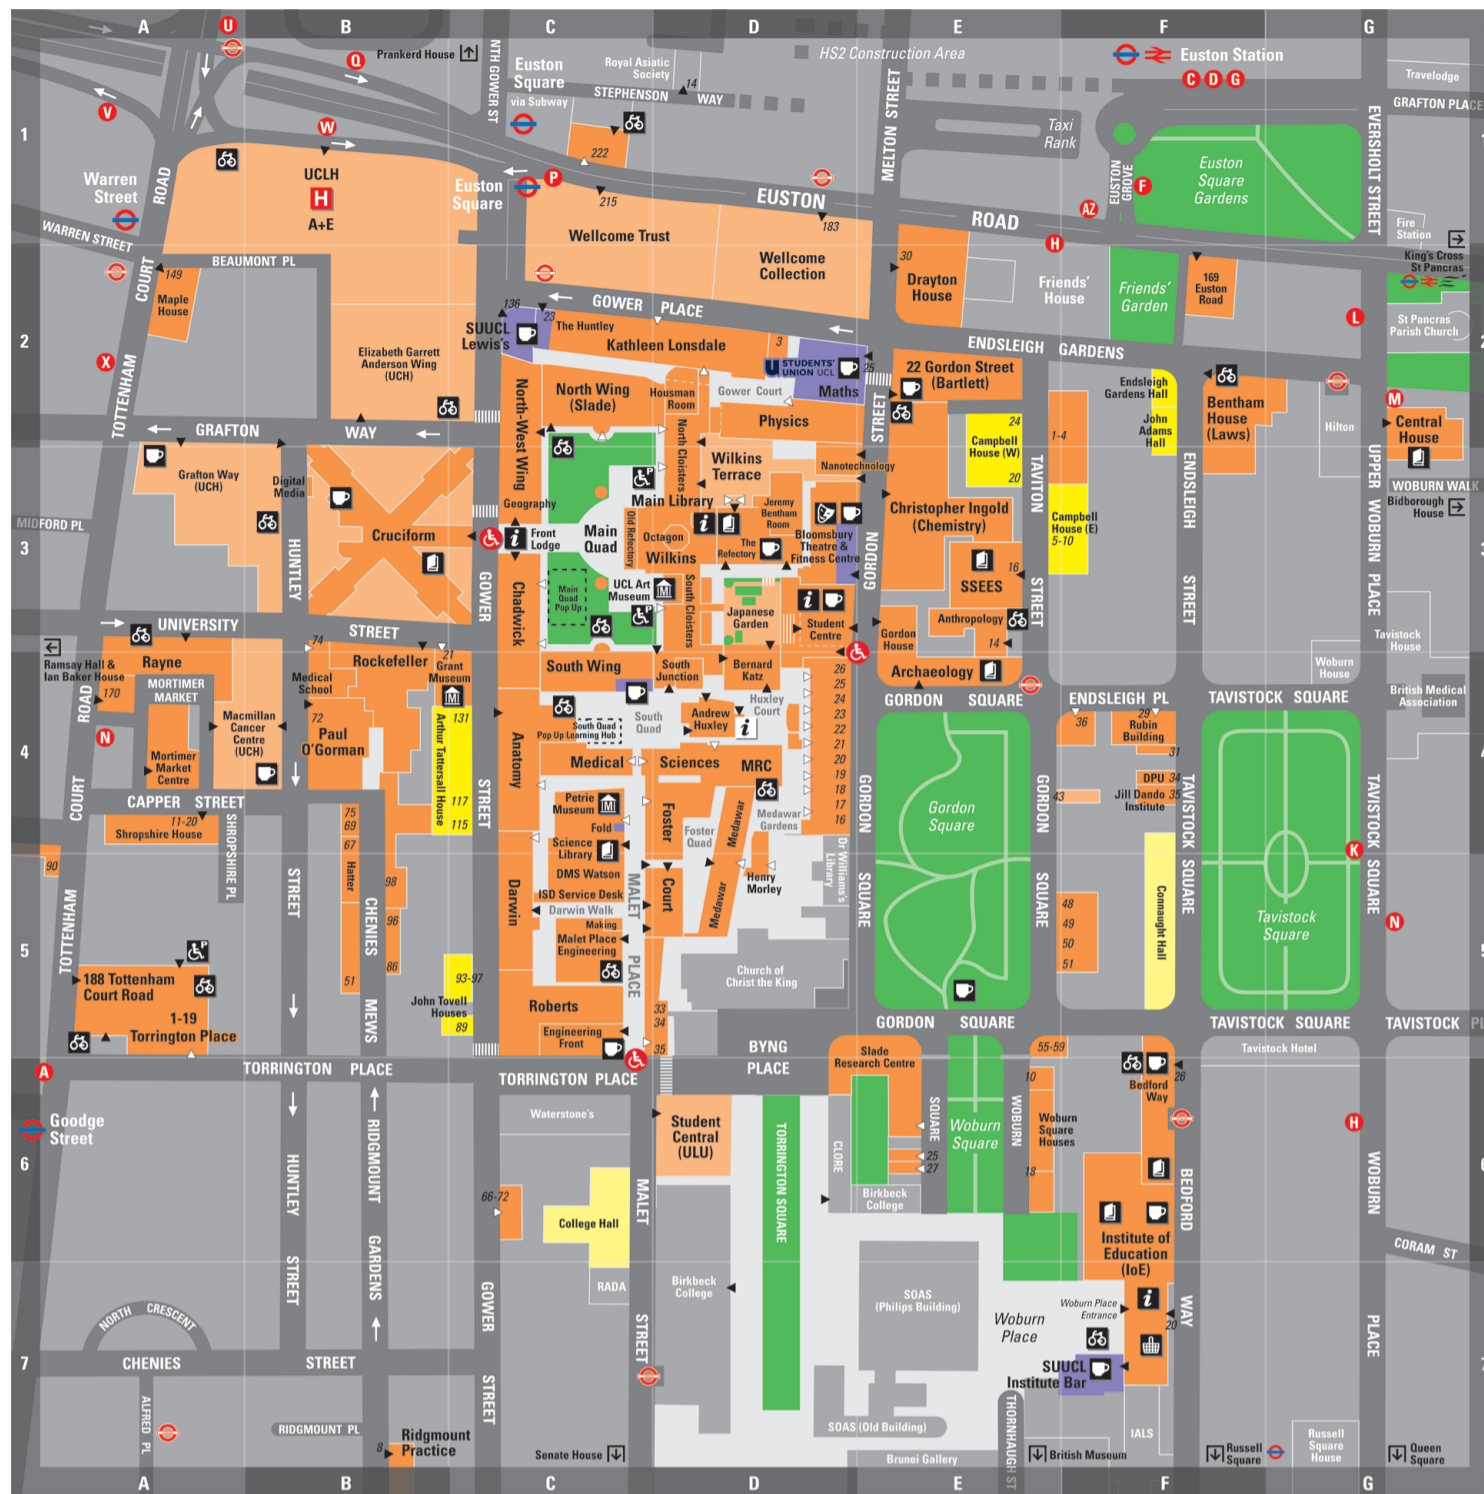

Legend:

- Main UCL Buildings (Orange)
- Student Accommodation (Yellow)
- Students' Union UCL Buildings (Blue)
- Pedestrian Area (Grey)
- UCL Library Sites (Book icon)
- UCL Shop (Shopping bag icon)
- Information Point (i icon)
- Security and Access (Shield icon)
- Hospital (H icon)
- Cafés (Coffee cup icon)
- Cycle Parking (Bike icon)
- Museums & Collections (Museum icon)
- Theatre (Theatre icon)
- Accessible Parking (Wheelchair icon)
- Underground Station (Circle with cross icon)
- Railway Station (Train icon)
- Cycle Hire Station (Bike with person icon)
- Bus stop (Bus icon)
- One-Way Streets (Arrow icon)
- Street number (Number icon)
- Main Accessible Entrance (Wheelchair icon)
- Accessible Route (Dashed line icon)
- Pedestrian Access (Dotted line icon)
- Pedestrian Crossing (Zebra icon)