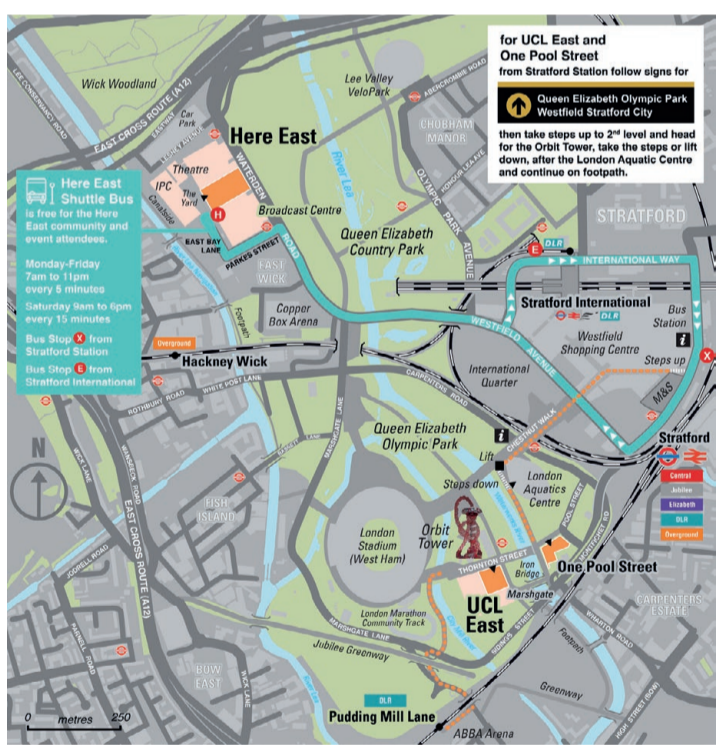

Map 1

UCL in London

Map 3 UCL East and UCL at Here East

Contact us: www.ucl.ac.uk

Bloomsbury Campus: Gower Street, London WC1E 6BT
The main entrance to UCL is on Gower Street, 100m south of Euston Square underground station

- From UCL Go! you can
- access your personal timetable
 - download maps to view or print
 - see which PCs are free... and much more!

A selection of UCL maps can be viewed online or printed.
www.ucl.ac.uk/maps

For further information on travel in London visit www.tfl.gov.uk

Please send your revisions to geog-drawingoffice@ucl.ac.uk

Update: November 2022

Please note that the Bloomsbury area has metered parking and visitors are therefore strongly advised not to travel to UCL by car. UCL is within the congestion and ULEZ charging zones. Secure cycle parking is available.

Legend:

- Main UCL Buildings (Orange)
- Student Accommodation (Yellow)
- Students' Union UCL Buildings (Blue)
- Pedestrian Area (Grey)
- UCL Library Sites (Book icon)
- UCL Shop (Shopping bag icon)
- Information Point (i icon)
- Security and Access (Shield icon)
- Hospital (H icon)
- Cafés (Coffee cup icon)
- Cycle Parking (Bike icon)
- Museums & Collections (Museum icon)
- Theatre (Theatre icon)
- Accessible Parking (Wheelchair icon)
- Underground Station (Circle with cross icon)
- Railway Station (Train icon)
- Cycle Hire Station (Bike with person icon)
- Bus stop (Bus icon)
- One-Way Streets (Arrow icon)
- Street number (Number icon)
- Main Accessible Entrance (Wheelchair icon)
- Accessible Route (Dashed line icon)
- Pedestrian Access (Dotted line icon)
- Pedestrian Crossing (Zebra icon)